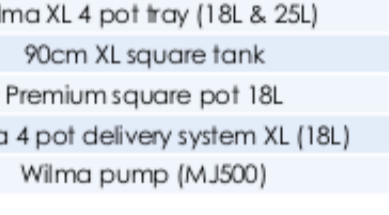

Wilma XL 4. 18L pot spares

XL

Wilma XL 8. 11L pot

Code	Product	No. of Plants	Size of pot	Recommended tent size
AW3182E	Wilma XL 8 complete (11L)	8	11L	1.5m x 1.5m

Wilma XL 8. 11L pot spares

Code	Product
AW318TR	Wilma XL 8 pot tray (11L)
TA301	90cm XL square tank
FI025	Premium square pot 11L
AW318DS	Wilma 8 pot delivery system XL
PP088E	Wilma pump (MJ1000)