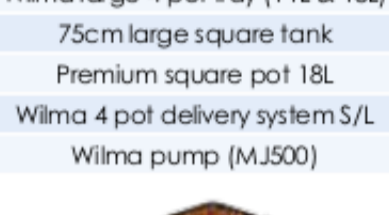

Wilma large 4. 18L pot spares

LARGE

Wilma large 8. 6L pot

Code	Product	No. of Plants	Size of pot	Recommended tent size
AW2082E	Wilma large 8 complete (6L)	8	6L	1.2m x 1.2m

Wilma large 8. 6L pot spares

Code	Product
AW208TR	Wilma large 8 pot tray (6L)
TA201	75cm large square tank
FI023	Premium square pot 6L
AW208DS	Wilma 8 pot delivery system L
PP088E	Wilma pump (MJ1000)