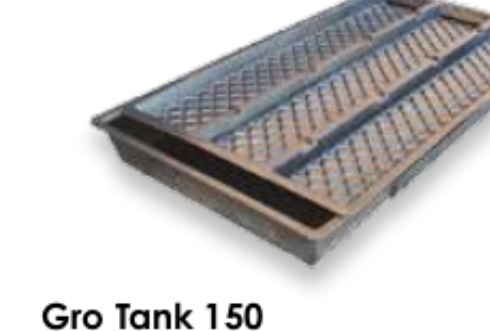

Gro Tank 150

Code	Product
GN150E	Gro Tank 150

Dimensions cm: 18.5x100x15 Tank Size Litres: 85

Gro Tank 150 spares

Code	Product
GS150	GT150 tray
TA150	GT150 tank
GS119	GT150 delivery tube
PP117E	MC450 pump
GS126	Black 150 top plate
MD997	White 150 top plate