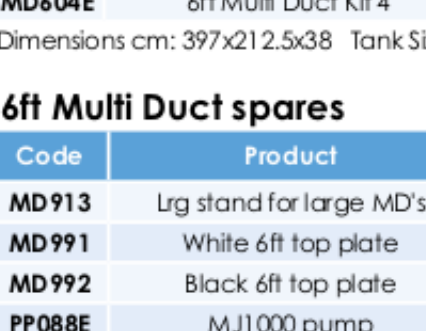

MD604

Code	Product
MD604E	6ft Multi Duct Kit 4

Dimensions cm: 397x212.5x38 Tank Size Litres: 190

6ft Multi Duct spares

Code	Product
MD600	6ft tray
TA191	Tank for kits 1+2
TA192	Tank for kits 3+4
MD912	Sml stand for large MD's

6ft Multi Duct spares

Code	Product
MD913	Lrg stand for large MD's
MD991	White 6ft top plate
MD992	Black 6ft top plate
PP088E	MJ1000 pump