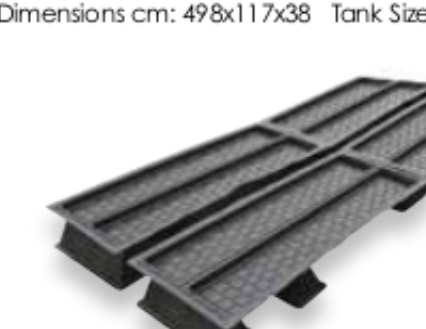

MD802

Code	Product
MD802E	8ft Multi Duct Kit 2

Dimensions cm: 498x117x38 Tank Size Litres: 115