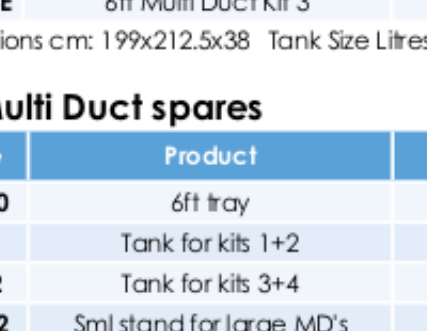

MD603

Code	Product
MD603E	6ft Multi Duct Kit 3

Dimensions cm: 199x212.5x38 Tank Size Litres: 190