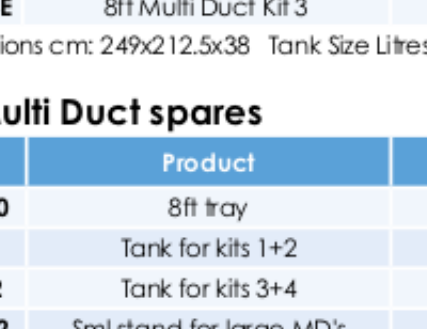

MD803

Code	Product
MD803E	8ft Multi Duct Kit 3

Dimensions cm: 249x212.5x38 Tank Size Litres: 190