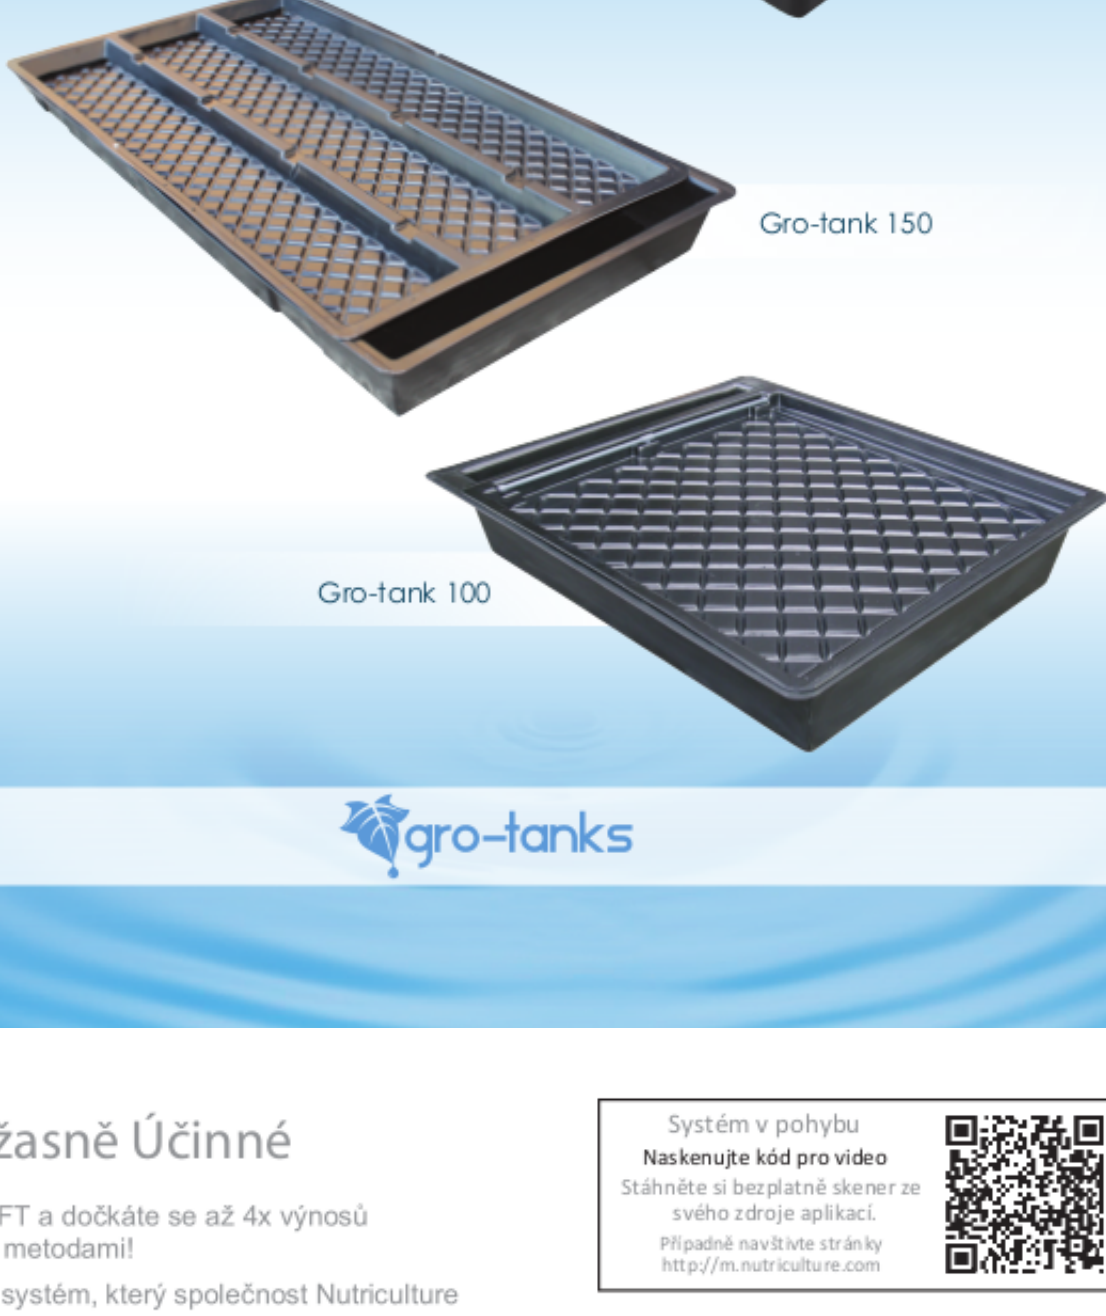

www.nutriculture.cz

Jednoduché a Úžasné Účinné