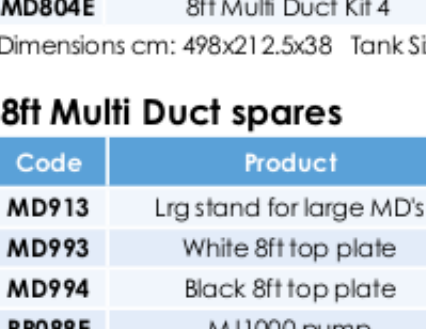

MD804

Code	Product
MD804E	8ft Multi Duct Kit 4

Dimensions cm: 498x212.5x38 Tank Size Litres: 190

8ft Multi Duct spares

Code	Product
MD800	8ft tray
TA191	Tank for kits 1+2
TA192	Tank for kits 3+4
MD912	Sml stand for large MD's

8ft Multi Duct spares

Code	Product
MD913	Lrg stand for large MD's
MD993	White 8ft top plate
MD994	Black 8ft top plate
PP088E	MJ1000 pump