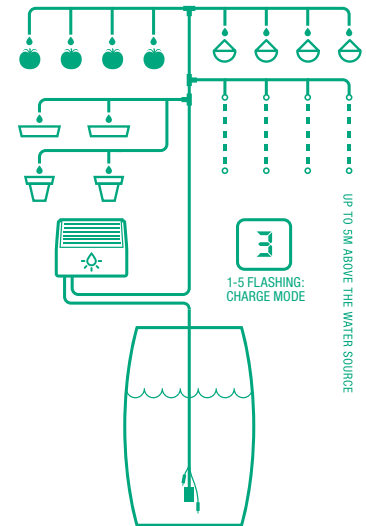

C24L USEFUL INFORMATION

Irrigatia weather responsive SMART irrigation controllers uniquely use solar power to detect the weather and alter watering according to the conditions and the season – providing plants with the precise irrigation they need to help them thrive.

They are easy to install and set up, and once in, they will water automatically with minimal supervision – ideal for small to medium gardens or allotments – and can be used for pots, raised beds, hanging baskets, vegetables and greenhouses.

Unlike conventional timer systems, by watering little and often, the soil stays moist and water does not run off, saving you water. A 200 litre water barrel typically lasts a week to 10 days.

No mains, wires, or hosepipes needed nor heavy watering cans to lug water around the garden.