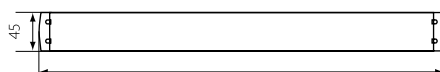

# ALDO 4LED

Svítlidlo pro trubice T8 LED  
Svietidlo pre trubice T8 LED

ALDO 4LED 1X60

ALDO 4LED 2X60

ALDO 4LED 1X60R

ALDO 4LED 2X60R

ALDO 4LED 1X60  
ALDO 4LED 1X120  
ALDO 4LED 1X150

ALDO 4LED 2X60  
ALDO 4LED 2X120  
ALDO 4LED 2X150